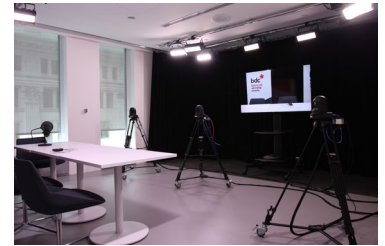

Applied Electronics Brings BDC's Inspiring Vision to Life with New 4K Live Production Studio

Montréal, Québec

BDC is the bank for Canadian entrepreneurs. It provides access to financing, as well as advisory services to help Canadian businesses grow and succeed. BDC is the only bank devoted exclusively to entrepreneurs, and it promotes Canadian entrepreneurship with a focus on small and medium-sized businesses.

BDC required a 4K live production studio for purpose of webcasting its presidential addresses, training sessions, educational series for its clients, and other corporate events.

In Spring 2019, BCD awarded Applied Electronics the contract to design, install and integrate a Broadcast studio into its headquarters located at Place Ville Marie in Montreal, Quebec. Applied Electronics also provided system training for key operators of the broadcast studio in order for the BDC to maximize its new investment.

Offering production configuration flexibility, BDC's new 4k live production studio boasts a main stage that can be converted into a Chromakey broadcast booth to deliver creative graphics and backdrop options

to meet program requirements, brand compliance, and the needs of its clients.

The studio's audio, 4K video and control signals are routed through direct connections via copper cables to the adjacent production control room where the local switcher, integrated audio DSP and console resides.

The studio is equipped with three 4K PTZ cameras, Chromakey backdrop, pro-grade studio lighting, 4K switcher, recording & networking infrastructure, monitoring, audio, acoustic treatment, presentation equipment, Skype/WebEx integration, teleprompter, wireless IFB, voice-over software, and booth furniture.

Applied Electronics completed the 4K live production studio in August 2019. Although the new studio is primarily used to produce BDC's educational program series, which shares inspiring stories of entrepreneurial spirit, business knowledge, tips and resources with its client base, it is also available as a rental facility to entrepreneurs inspired to produce their own marketing material.