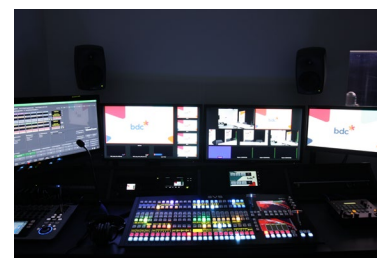

Applied Electronics Limited
Your Media Technology Partner