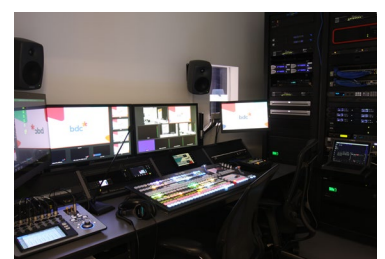

Applied Electronics Limited
Your Media Technology Partner